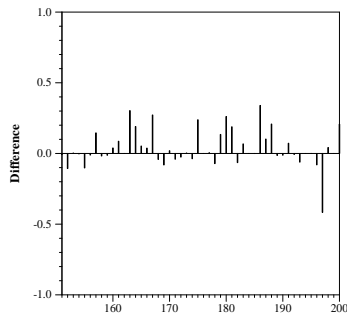

Difference from median ERR-IA@20 per topic