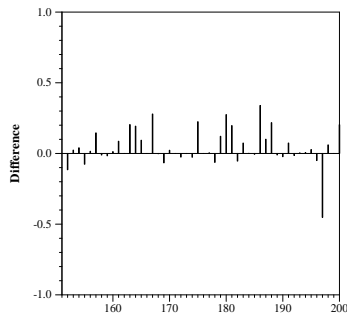

Difference from median ERR-IA@20 per topic