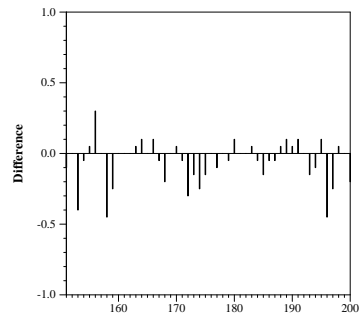

Difference from median P@20 per topic