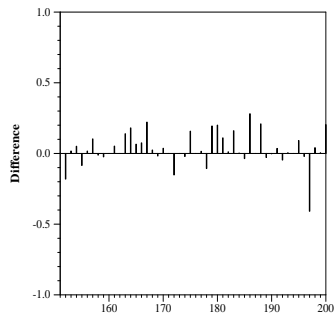

Summary Statistics	
Run ID:	utw2012c1
Task :	diversity
Run type :	automatic
Document collection category:	B
External resources used:	no additional resources
Number of topics:	50

Adhoc measures		Diversity measures	
Retrieved	44605	$\alpha$ -nDCG@10	0.4672
Relevant	3523	$\alpha$ -nDCG@20	0.5075
Relevant retrieved	992	ERR-IA@10	0.3926
Prec@10	0.2820	P-IA@10	0.2087
Prec@20	0.2290	P-IA@20	0.1637
MAP	0.0626	MAP-IA	0.0555
NDCG@20	0.1202	NRBP	0.3572
ERR@20	0.2203	ERR-IA@20	0.4046