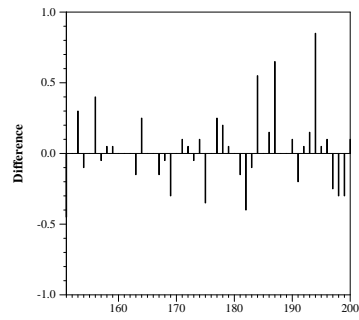

Difference from median P@20 per topic