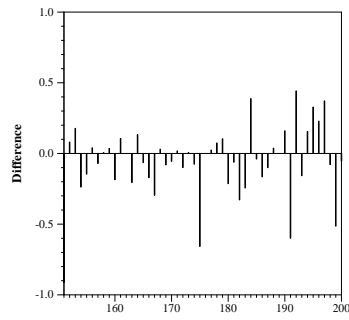

Difference from median ERR-IA@20 per topic