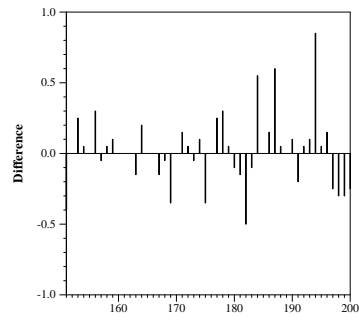

Difference from median P@20 per topic