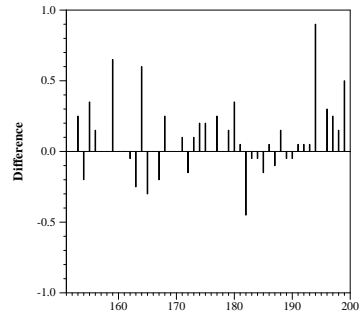

Difference from median P@20 per topic