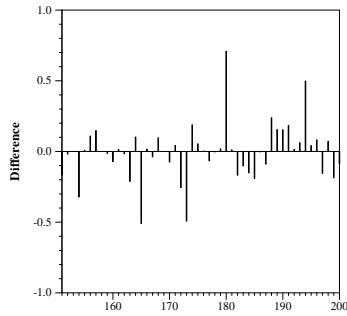

Difference from median ERR-IA@20 per topic