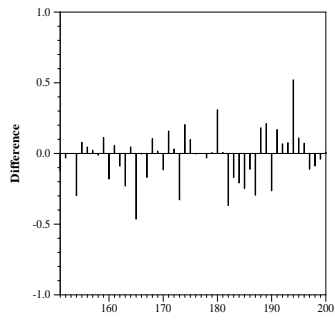

Summary Statistics	
Run ID:	lcmweb10p
Task :	adhoc
Run type :	automatic
Document collection category:	A
External resources used:	no additional resources
Number of topics:	50

Adhoc measures		Diversity measures	
Retrieved	50000	α -nDCG@10	0.3643
Relevant	3523	α -nDCG@20	0.4115
Relevant retrieved	1728	ERR-IA@10	0.2975
Prec@10	0.3440	P-IA@10	0.2497
Prec@20	0.3490	P-IA@20	0.2427
MAP	0.1645	MAP-IA	0.1176
NDCG@20	0.1339	NRBP	0.2691
ERR@20	0.1364	ERR-IA@20	0.3110