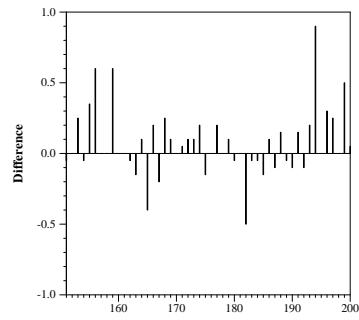

Difference from median P@20 per topic