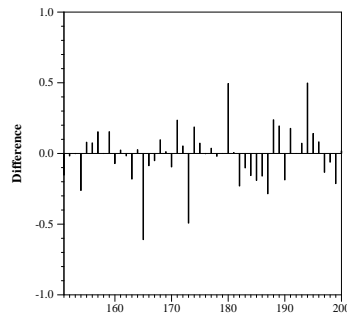

Difference from median ERR-IA@20 per topic