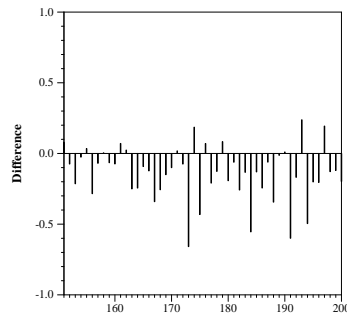

Difference from median ERR-IA@20 per topic