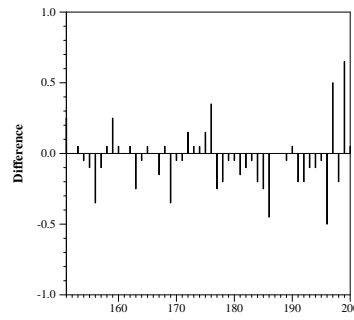

Difference from median P@20 per topic