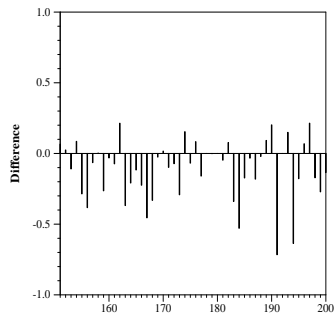

Summary Statistics	
Run ID:	DMthbCatB
Task :	adhoc
Run type :	automatic
Document collection category:	B
External resources used:	no additional resources
Number of topics:	50

Adhoc measures		Diversity measures	
Retrieved	48651	$\alpha$ -nDCG@10	0.3130
Relevant	3523	$\alpha$ -nDCG@20	0.3638
Relevant retrieved	1336	ERR-IA@10	0.2466
Prec@10	0.2480	P-IA@10	0.1858
Prec@20	0.2520	P-IA@20	0.1806
MAP	0.0868	MAP-IA	0.0692
NDCG@20	0.1106	NRBP	0.2103
ERR@20	0.1456	ERR-IA@20	0.2609