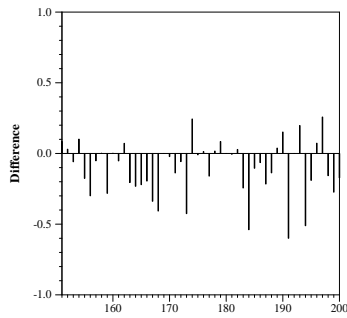

Difference from median ERR-IA@20 per topic