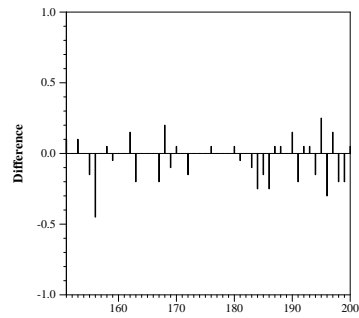

Difference from median P@20 per topic