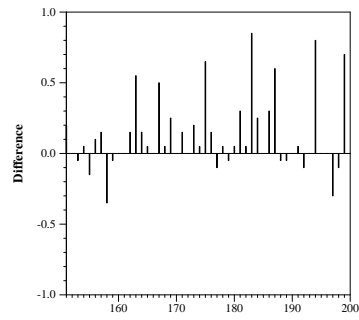

Difference from median P@20 per topic