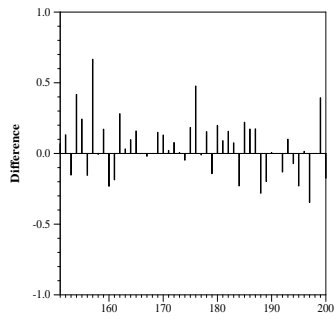

Summary Statistics	
Run ID:	DFalah121D
Task :	diversity
Run type :	automatic
Document collection category:	B
External resources used:	no additional resources
Number of topics:	50

Adhoc measures		Diversity measures	
Retrieved	13109	α -nDCG@10	0.4910
Relevant	3523	α -nDCG@20	0.5253
Relevant retrieved	802	ERR-IA@10	0.4222
Prec@10	0.4420	P-IA@10	0.3414
Prec@20	0.4050	P-IA@20	0.3177
MAP	0.1203	MAP-IA	0.1052
NDCG@20	0.2135	NRBP	0.3940
ERR@20	0.2992	ERR-IA@20	0.4315