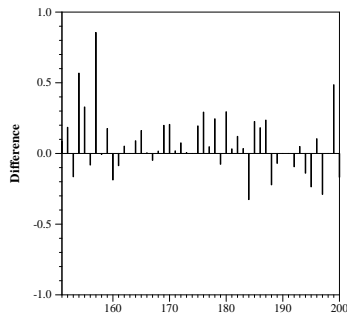

Difference from median ERR-IA@20 per topic