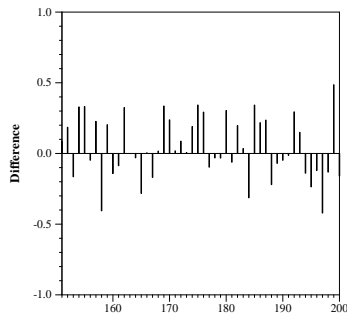

Difference from median ERR-IA@20 per topic