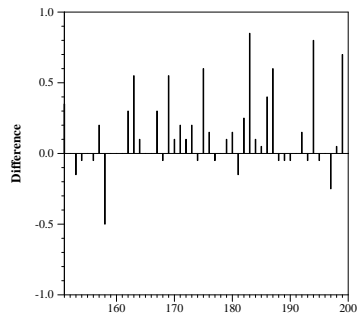

Difference from median P@20 per topic