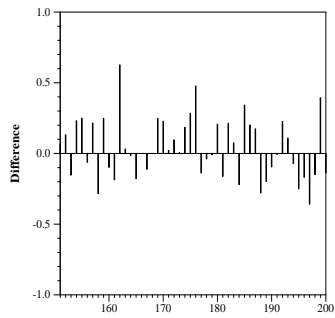

Summary Statistics	
Run ID:	DFalah120D
Task :	diversity
Run type :	automatic
Document collection category:	B
External resources used:	no additional resources
Number of topics:	50

Adhoc measures		Diversity measures	
Retrieved	13962	α -nDCG@10	0.4857
Relevant	3523	α -nDCG@20	0.5144
Relevant retrieved	771	ERR-IA@10	0.3969
Prec@10	0.4420	P-IA@10	0.3597
Prec@20	0.4110	P-IA@20	0.3244
MAP	0.1149	MAP-IA	0.1039
NDCG@20	0.2022	NRBP	0.3556
ERR@20	0.2422	ERR-IA@20	0.4050