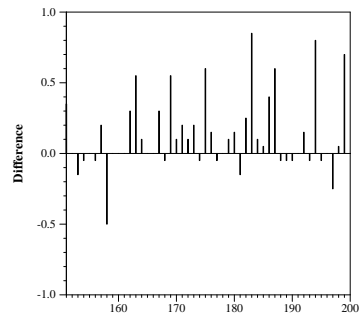

Difference from median P@20 per topic