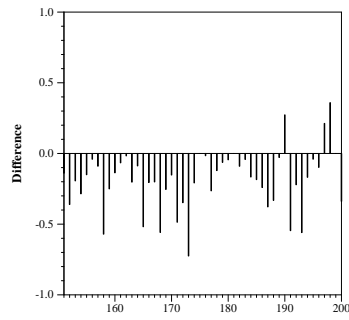

Difference from median ERR-IA@20 per topic