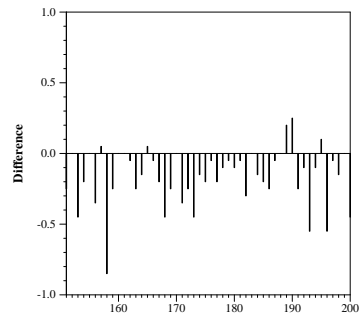

Difference from median P@20 per topic