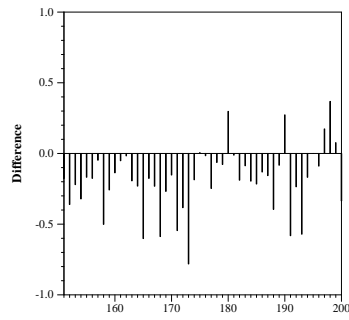

Difference from median ERR-IA@20 per topic