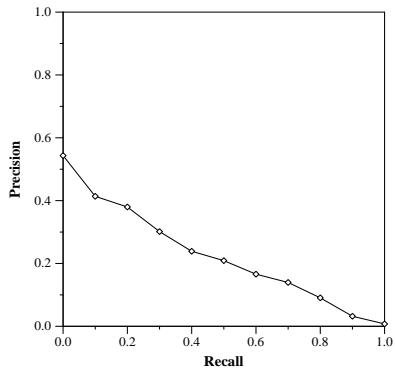

# Microblog Track, Adhoc Task results — Kobe University

Summary Statistics	
Run ID:	kobeMHC2
Task :	adhoc
Run type:	manual
Collection crawl dates:	6/5/2011
Number of 200/301 tweets in crawl:	14230073
Collection crawl indexed:	HTML
Follows realtime constraints?	yes
Uses documents linked from tweets?	no
Uses other external resources?	no
Number of Topics:	59
Total number of documents over all topics	
Retrieved:	59000
Relevant:	2572
Relevant retrieved:	1659
Mean average precision:	0.2137
R-precision:	0.2351

Recall-Precision Curve

Difference from median P@30 per topic

Difference from median average precision per topic

average ROC curve for kobeMHC2