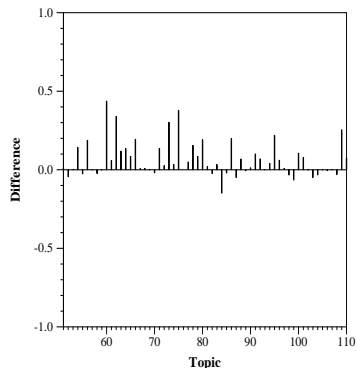

# Microblog Track, Adhoc Task results — Kobe University

Summary Statistics	
Run ID:	kobeMHC2
Task :	adhoc
Run type:	manual
Collection crawl dates:	6/5/2011
Number of 200/301 tweets in crawl:	14230073
Collection crawl indexed:	HTML
Follows realtime constraints?	yes
Uses documents linked from tweets?	no
Uses other external resources?	no
Number of Topics:	59
Total number of documents over all topics	
Retrieved:	59000
Relevant:	2572
Relevant retrieved:	1659
Mean average precision:	0.2137
R-precision:	0.2351

Recall-Precision Curve

Difference from median P@30 per topic

Difference from median average precision per topic

average ROC curve for kobeMHC2