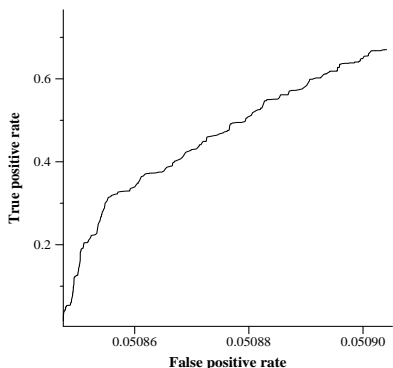

# Microblog Track, Adhoc Task results — Kobe University

Summary Statistics	
Run ID:	kobeMHC2
Task :	adhoc
Run type:	manual
Collection crawl dates:	6/5/2011
Number of 200/301 tweets in crawl:	14230073
Collection crawl indexed:	HTML
Follows realtime constraints?	yes
Uses documents linked from tweets?	no
Uses other external resources?	no
Number of Topics:	59
Total number of documents over all topics	
Retrieved:	59000
Relevant:	2572
Relevant retrieved:	1659
Mean average precision:	0.2137
R-precision:	0.2351

Recall-Precision Curve

Difference from median P@30 per topic

Difference from median average precision per topic

average ROC curve for kobeMHC2