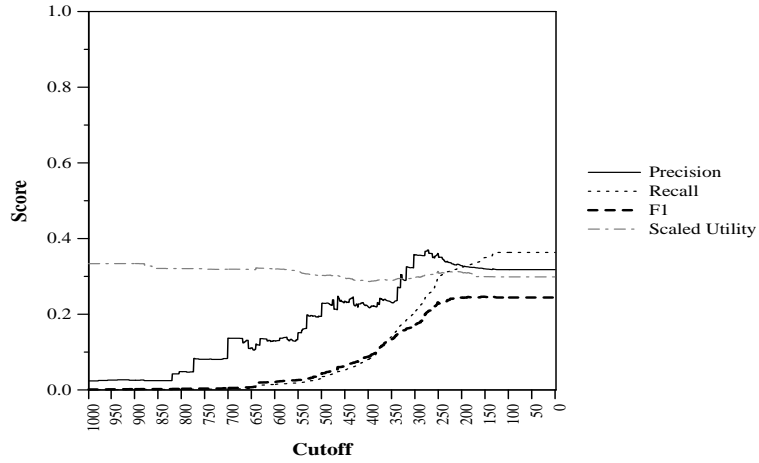

Knowledgebase Acceleration (KBA) Track results — The University of Iowa (igpi2012)

Run ID:	igpi2012-ner50-tuned
Run Type:	automatic
Corpus:	kba-stream-corpus-2012

Score at Cutoff (averaged over topics)

Difference from median maxF per topic