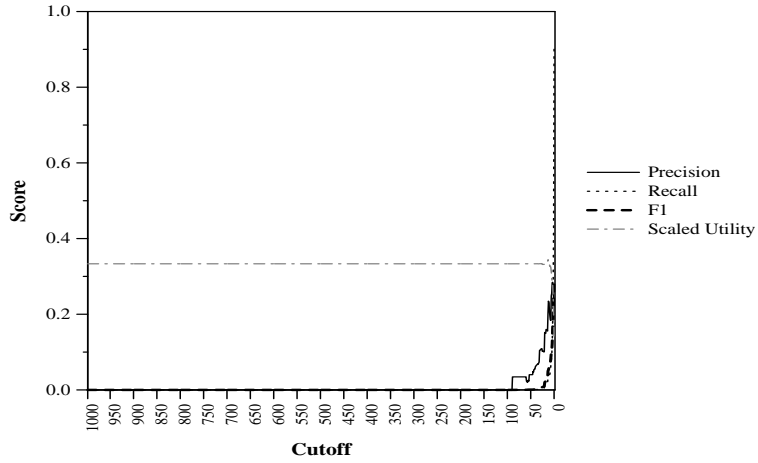

Knowledgebase Acceleration (KBA) Track results — University of Amsterdam (UvA)

Run ID:	UvA-UvAbaseline
Run Type:	automatic
Corpus:	kba-stream-corpus-2012-cleansed-only

Score at Cutoff (averaged over topics)

Difference from median maxF per topic