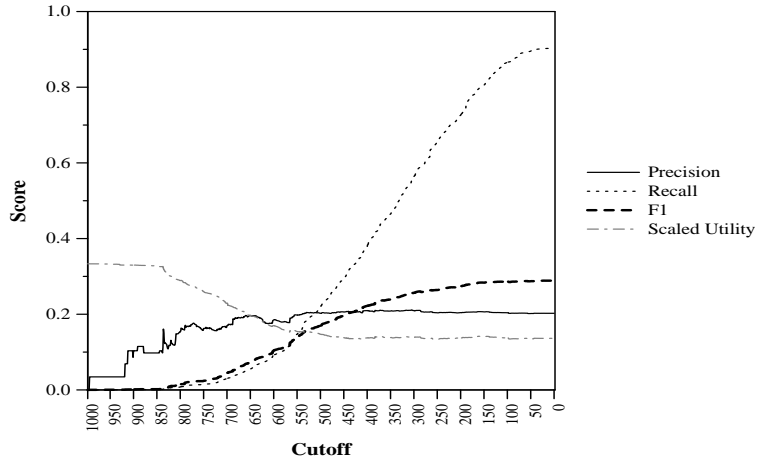

Knowledgebase Acceleration (KBA) Track results — University of Amsterdam (UvA)

Run ID:	UvA-UvALearning
Run Type:	automatic
Corpus:	kba-stream-corpus-2012-cleansed-only

Score at Cutoff (averaged over topics)

Difference from median maxF per topic