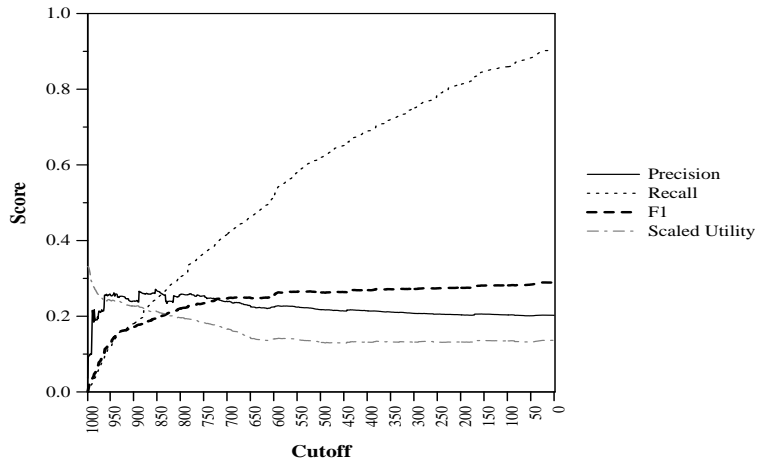

Knowledgebase Acceleration (KBA) Track results — University of Amsterdam (UvA)

Run ID:	UvA-UvAIncLearnLow
Run Type:	automatic
Corpus:	kba-stream-corpus-2012-cleansed-only

Score at Cutoff (averaged over topics)

Difference from median maxF per topic