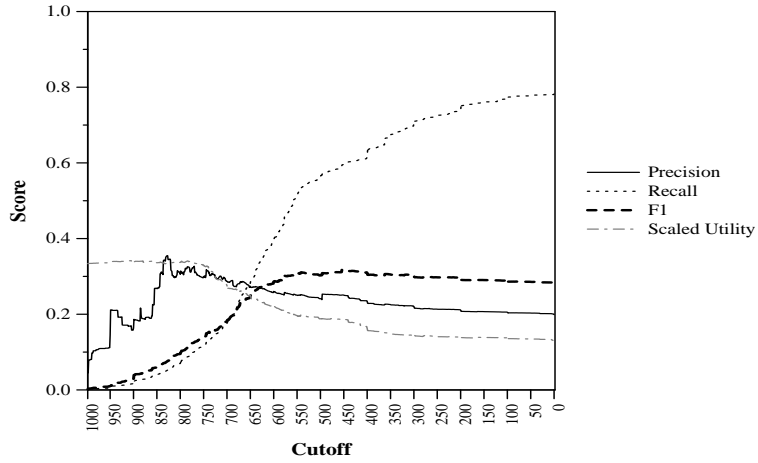

Run ID: LSIS-lsisSys1
Run Type: automatic
Corpus:

Score at Cutoff (averaged over topics)

Difference from median maxF per topic