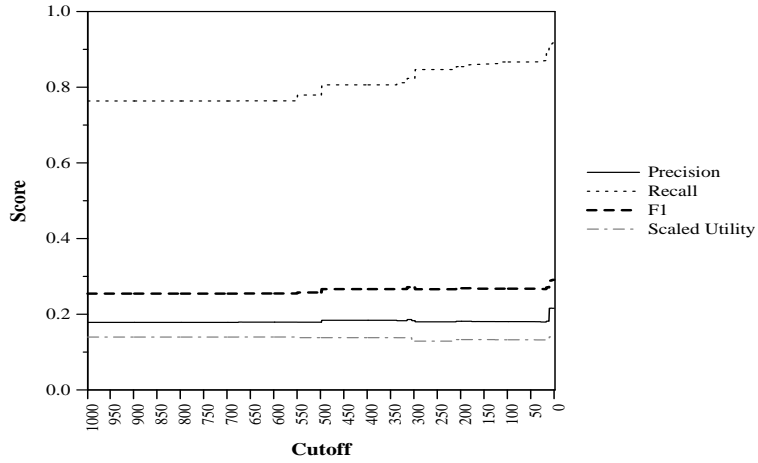

Knowledgebase Acceleration (KBA) Track results — Centrum Wiskunde + Informatica

---

Run ID:	CWI-google-dic-2
Run Type:	automatic
Corpus:	kba-stream-corpus-2012-cleansed-only

Score at Cutoff (averaged over topics)