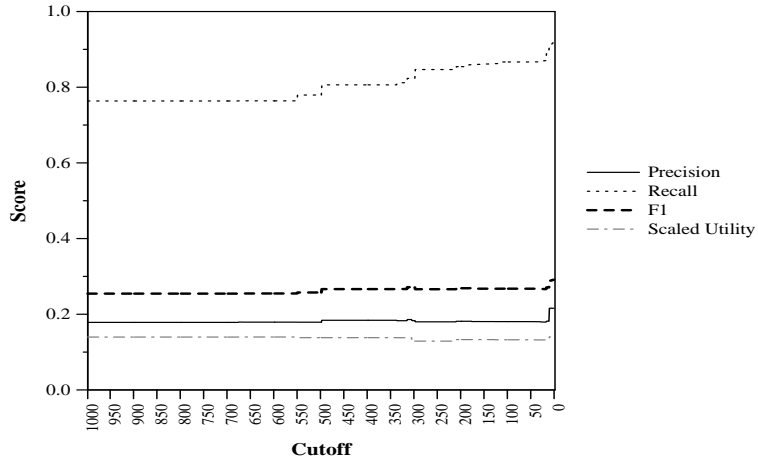

Knowledgebase Acceleration (KBA) Track results — Centrum Wiskunde + Informatica

Run ID:	CWI-google-dic-1
Run Type:	automatic
Corpus:	kba-stream-corpus-2012-cleansed-only

Score at Cutoff (averaged over topics)