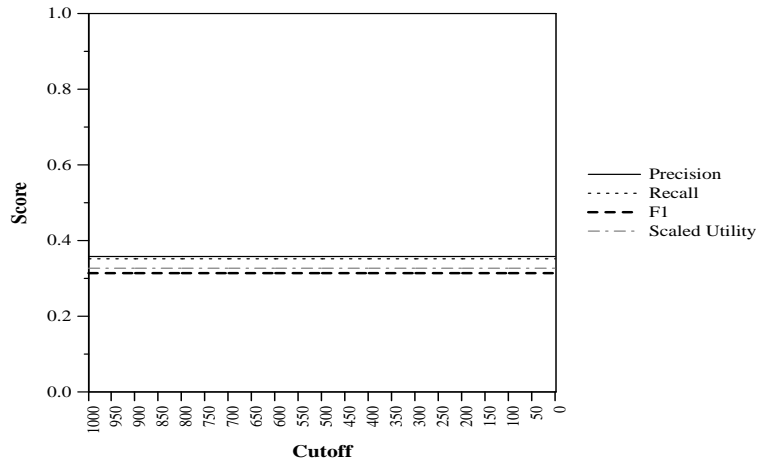

Knowledgebase Acceleration (KBA) Track results — Centrum Wiskunde + Informatica

Run ID:	CWI-LEARNING16000
Run Type:	automatic
Corpus:	kba-stream-corpus-2012-cleansed-only

Score at Cutoff (averaged over topics)

Difference from median maxF per topic