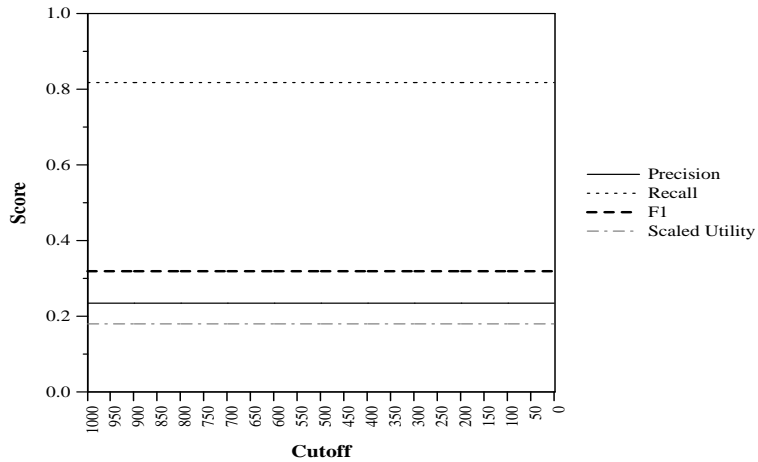

Knowledgebase Acceleration (KBA) Track results — Centrum Wiskunde + Informatica

Run ID:	CWI-DISAMBIGUATOR
Run Type:	automatic
Corpus:	kba-stream-corpus-2012-cleansed-only

Score at Cutoff (averaged over topics)

Difference from median maxF per topic