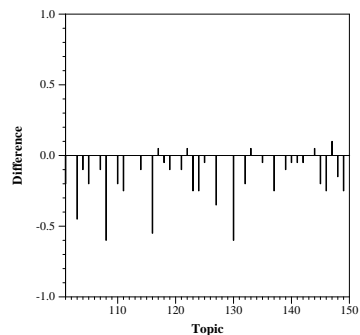

Summary Statistics	
Run ID:	qutir11a
Task :	adhoc
Category:	B
External resources used:	(B) generally available resources
Number of Topics:	50

Adhoc measures		Diversity measures	
Retrieved	50000	$\alpha$ -nDCG@10	0.2313
Relevant	3157	$\alpha$ -nDCG@20	0.2627
Relevant retrieved	614	ERR-IA@10	0.1756
Prec@10	0.1460	P-IA@10	0.1134
Prec@20	0.1250	P-IA@20	0.1003
MAP	0.0312	MAP-IA	0.0269
NDCG@20	0.0870	NRBP	0.1434
ERR@20	0.0466	ERR-IA@20	0.1849

Difference from median  $\alpha$ -nDCG@20 per topic

Difference from median ERR-IA@20 per topic

Difference from median P@20 per topic