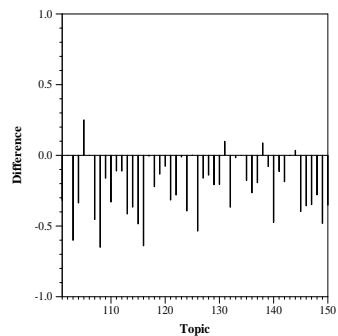

Summary Statistics	
Run ID:	qutir11a
Task :	adhoc
Category:	B
External resources used:	(B) generally available resources
Number of Topics:	50

Adhoc measures		Diversity measures	
Retrieved	50000	$\alpha$ -nDCG@10	0.2313
Relevant	3157	$\alpha$ -nDCG@20	0.2627
Relevant retrieved	614	ERR-IA@10	0.1756
Prec@10	0.1460	P-IA@10	0.1134
Prec@20	0.1250	P-IA@20	0.1003
MAP	0.0312	MAP-IA	0.0269
NDCG@20	0.0870	NRBP	0.1434
ERR@20	0.0466	ERR-IA@20	0.1849

Difference from median  $\alpha$ -nDCG@20 per topic

Difference from median ERR-IA@20 per topic

Difference from median P@20 per topic