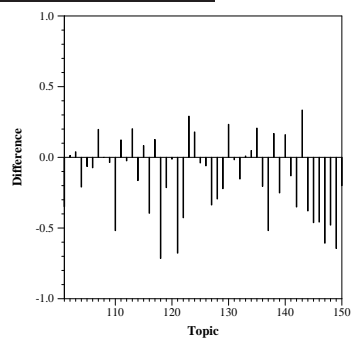

Summary Statistics	
Run ID:	bpacadspam2
Task :	adhoc
Category:	A
External resources used:	(A) no additional resources
Number of Topics:	50

Adhoc measures		Diversity measures	
Retrieved	50000	α -nDCG@10	0.3334
Relevant	3157	α -nDCG@20	0.3741
Relevant retrieved	1699	ERR-IA@10	0.2866
Prec@10	0.2340	P-IA@10	0.2174
Prec@20	0.2300	P-IA@20	0.2018
MAP	0.1413	MAP-IA	0.1267
NDCG@20	0.1776	NRBP	0.2726
ERR@20	0.0791	ERR-IA@20	0.2981

Difference from median α -nDCG@20 per topic

Difference from median ERR-IA@20 per topic

Difference from median P@20 per topic