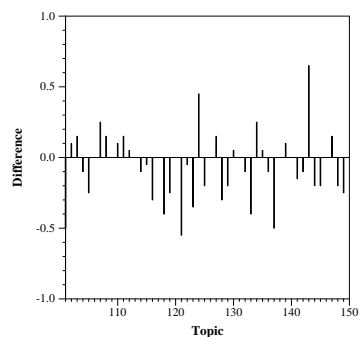

Difference from median P@20 per topic