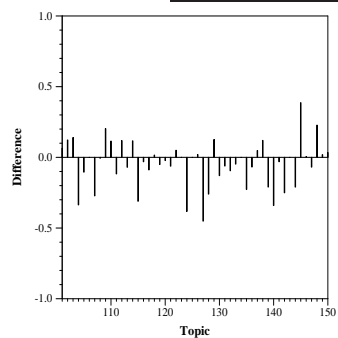

Summary Statistics	
Run ID:	UDCombine1
Task :	diversity
Category:	B
External resources used:	(B) generally available resources
Number of Topics:	50

Adhoc measures		Diversity measures	
Retrieved	48951	α -nDCG@10	0.4134
Relevant	3157	α -nDCG@20	0.4408
Relevant retrieved	947	ERR-IA@10	0.3451
Prec@10	0.2680	P-IA@10	0.2458
Prec@20	0.2510	P-IA@20	0.2166
MAP	0.0749	MAP-IA	0.0732
NDCG@20	0.1637	NRBP	0.3099
ERR@20	0.0885	ERR-IA@20	0.3526