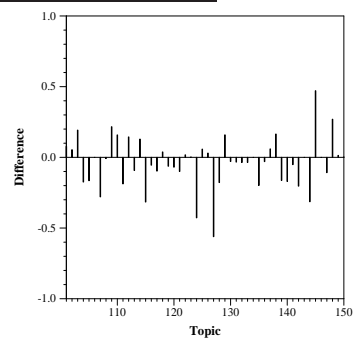

Summary Statistics	
Run ID:	UDCombine1
Task :	diversity
Category:	B
External resources used:	(B) generally available resources
Number of Topics:	50

Adhoc measures		Diversity measures	
Retrieved	48951	α -nDCG@10	0.4134
Relevant	3157	α -nDCG@20	0.4408
Relevant retrieved	947	ERR-IA@10	0.3451
Prec@10	0.2680	P-IA@10	0.2458
Prec@20	0.2510	P-IA@20	0.2166
MAP	0.0749	MAP-IA	0.0732
NDCG@20	0.1637	NRBP	0.3099
ERR@20	0.0885	ERR-IA@20	0.3526

Difference from median α -nDCG@20 per topic

Difference from median ERR-IA@20 per topic

Difference from median P@20 per topic