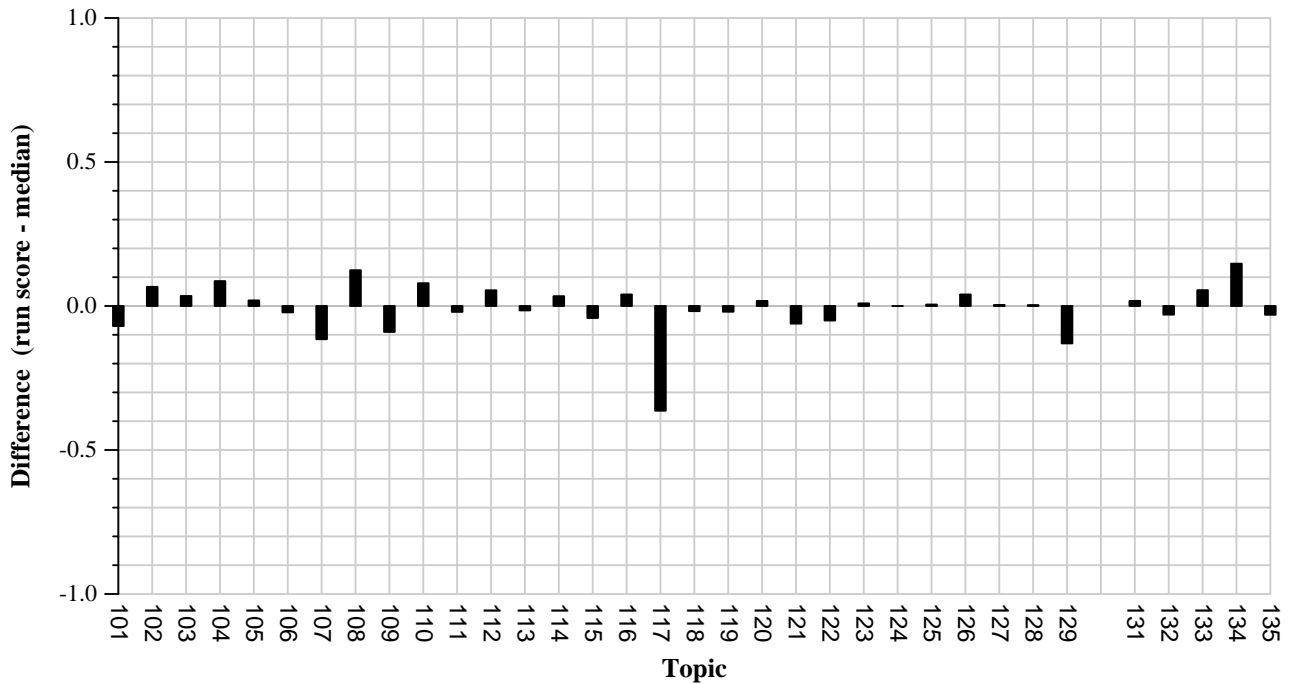

TREC 2011: Medical Records Retrieval results

Run ID: zen
Processing type: automatic
Judgment status type: not judged

Number of topics 34
Mean bpref 0.4249
Mean precision @ 10 0.4529
Mean R-precision 0.3141

Differences from the median bpref by topic