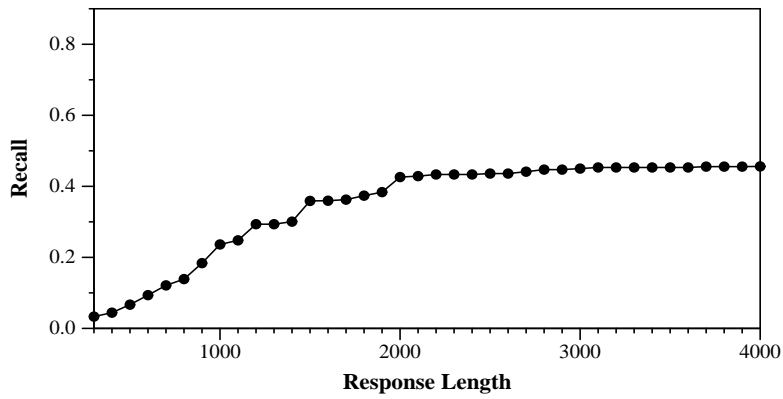

Run ID:	sicka
Run Description:	Manual baseline run
Average Pyramid F score ( $\beta = 3$ ):	0.410
Mean Average Nugget Recall:	0.3311

Nugget Recall	
At Length	Recall
100	0.0000
200	0.0000
500	0.0669
1000	0.2363
1500	0.3589
2000	0.4261
2500	0.4360
3000	0.4499
4000	0.4561

Difference from median Pyramid score