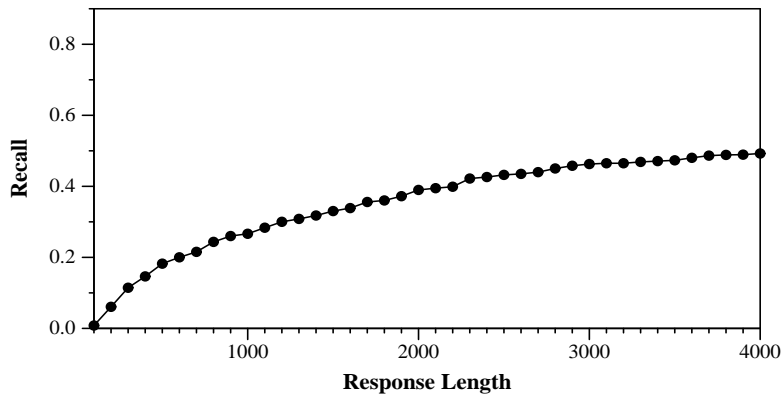

Run ID:	UWinitBASE
Run Description:	Automatic, baseline run
Average Pyramid F score ( $\beta = 3$ ):	0.388
Mean Average Nugget Recall:	0.3539

Nugget Recall	
At Length	Recall
100	0.0081
200	0.0607
500	0.1823
1000	0.2664
1500	0.3303
2000	0.3898
2500	0.4322
3000	0.4628
4000	0.4925

Difference from median Pyramid score