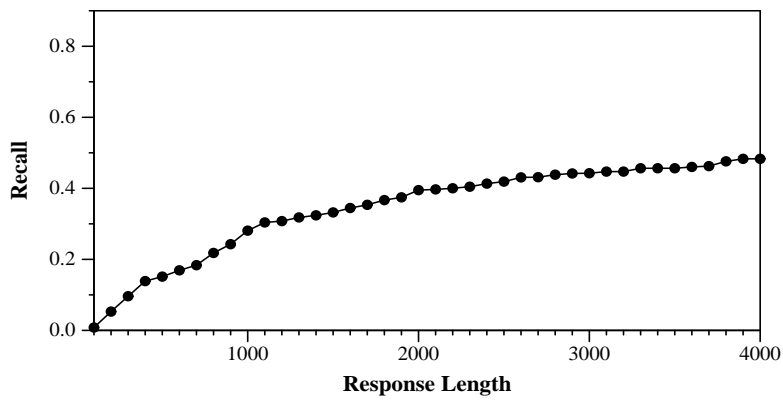

Run ID:	MSUciQaiHeu
Run Description:	Automatic, baseline run
Average Pyramid F score ($\beta = 3$):	0.359
Mean Average Nugget Recall:	0.3453

Nugget Recall	
At Length	Recall
100	0.0081
200	0.0530
500	0.1514
1000	0.2809
1500	0.3322
2000	0.3949
2500	0.4189
3000	0.4425
4000	0.4831

Difference from median Pyramid score