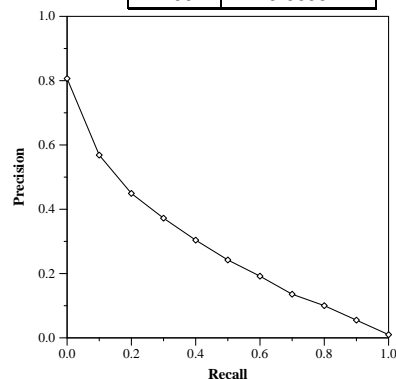

# Terabyte Track results, adhoc search task — Dublin City University

DCU05BASE	
Run Type	automatic
Fields Used	title
Links/Anchor text/Structure used	none
Number of Topics:	50
Total number of documents over all topics	
Retrieved:	489075
Relevant:	5893
Rel-ret:	4871
Inferred Average Precision, topics 801-850	0.2067
Mean Average Precision, topics 801-850	0.2695
Mean Average Precision, topics 701-850 (auto runs only)	0.2748
% of collection indexed	100%
Indexing time	23528 min.
Avg. time to retr. top 20	3 sec.
Total wall-clock time	495 sec.
Total CPU time	455 sec.
Size of on-disk structures	44 GB
Number of CPUs	1
System RAM	1.5 GB
Approx. system cost	\$1000
Year of purchase	2003
Operating system	Windows Server
	2003

Recall-Precision Curve

Difference from Median Inferred AP per Topic