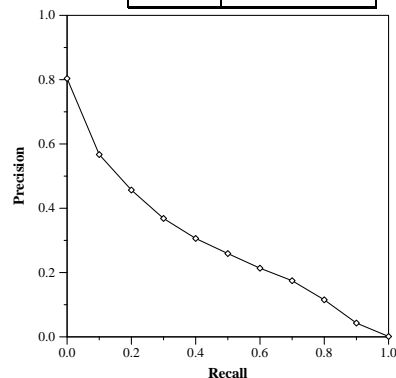

Terabyte Track results, adhoc search task — LowLands Team (LL6, consisting of CWI and Twente)

CWI06DISK1ah			
Run Type		automatic	
Fields Used		title	
Links/Anchor text/Structure used		none	
Number of Topics:		50	
		Total number of documents over all topics	
Retrieved:		489337	
Relevant:		5893	
Rel-ret:		5165	
Inferred Average Precision, topics 801-850		0.2299	
Mean Average Precision, topics 801-850		0.2770	
Mean Average Precision, topics 701-850 (auto runs only)		0.2952	
% of collection indexed	100%	Number of CPUs	1
Indexing time	1000 min.	System RAM	4 GB
Avg. time to retr. top 20	0.402 sec.	Approx. system cost	\$8000
Total wall-clock time	60.3 sec.	Year of purchase	2005
Total CPU time	60.3 sec.	Operating system	Linux
Size of on-disk structures	10 GB		

Recall-Precision Curve

Difference from Median Inferred AP per Topic