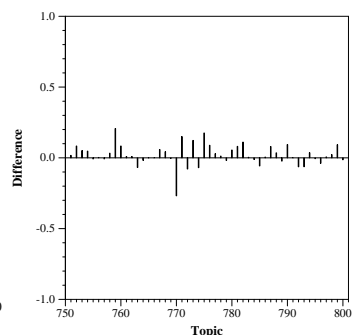

Terabyte Track results, adhoc search task — Dublin City University

| DCU05AWTF | |
|---|-----------|
| Run Type | automatic |
| Fields Used | title |
| Links/Anchor text/Structure used | none |
| Number of Topics: | 50 |
| Total number of documents over all topics | |
| Retrieved: | 50000 |
| Relevant: | 10407 |
| Rel-ret: | 6709 |

| | | | |
|------------------------------|-----------|-------------------------|---------|
| % of collection indexed | 100% | Number of CPUs | 5 |
| Indexing time | 4940 min. | System RAM | 4.5 GB |
| Avg. time to retrieve top 20 | 2.4 sec. | Approx. system cost | \$13125 |
| Total processing time | 120 sec. | Year of system purchase | 2003 |
| Size of on-disk structures | 60.5 GB | | |

Recall-Precision Curve

Difference from Median Average Precision per Topic