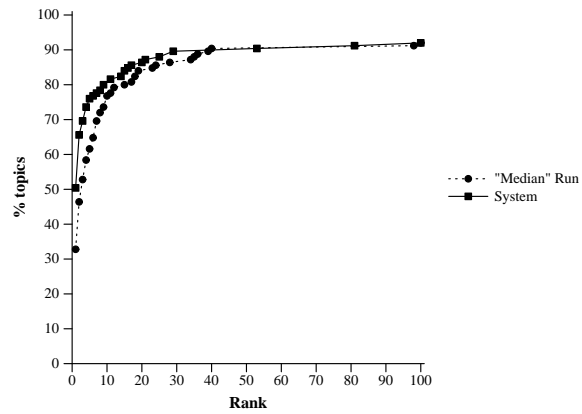

uogEBase	
Number of Topics	125
Mean reciprocal rank	0.619
Topics with target at rank 1	63
Topics with target in top 10	100
Topics with no target found	10

Cumulative % of topics finding first relevant at rank X