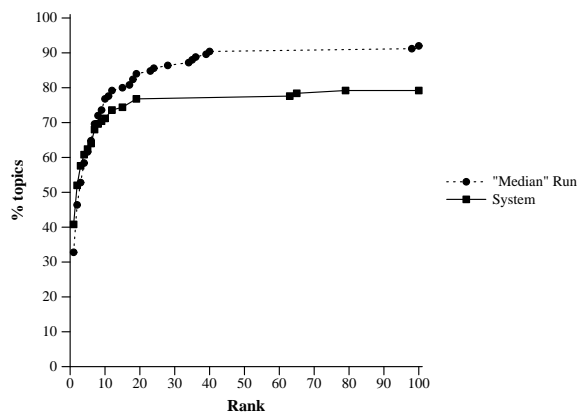

csusm2	
Number of Topics	125
Mean reciprocal rank	0.510
Topics with target at rank 1	51
Topics with target in top 10	89
Topics with no target found	26

Cumulative % of topics finding first relevant at rank X