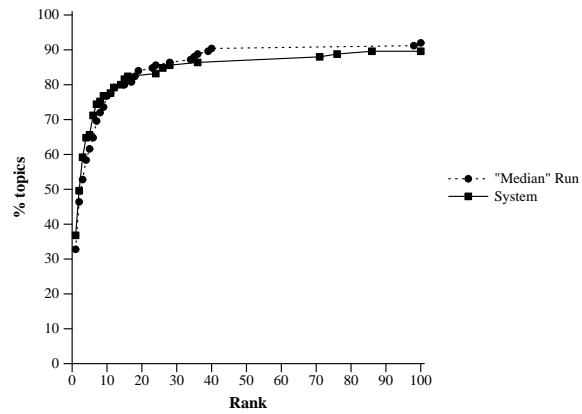

csiroanuki2	
Number of Topics	125
Mean reciprocal rank	0.502
Topics with target at rank 1	46
Topics with target in top 10	96
Topics with no target found	13

Cumulative % of topics finding first relevant at rank X