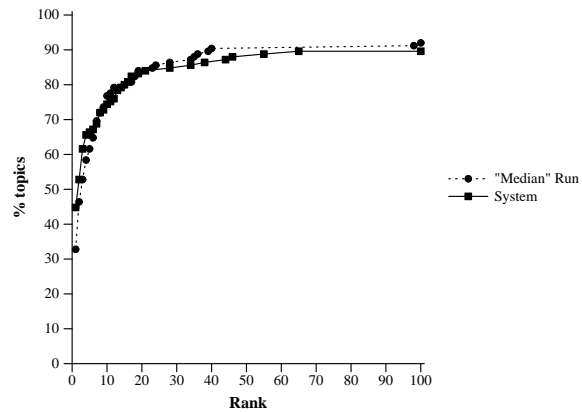

OddsWcEst	
Number of Topics	125
Mean reciprocal rank	0.547
Topics with target at rank 1	56
Topics with target in top 10	93
Topics with no target found	13

Cumulative % of topics finding first relevant at rank X