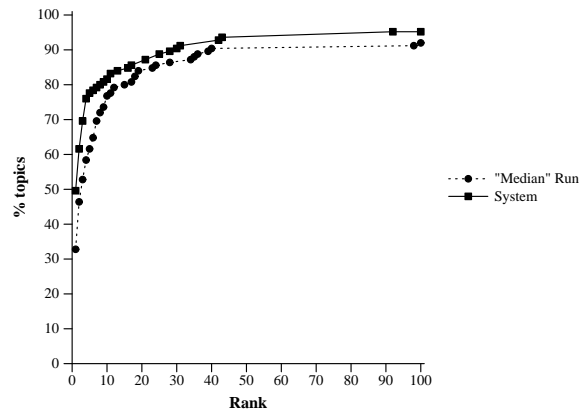

MSRCKI5	
Number of Topics	125
Mean reciprocal rank	0.613
Topics with target at rank 1	62
Topics with target in top 10	102
Topics with no target found	6

Cumulative % of topics finding first relevant at rank X