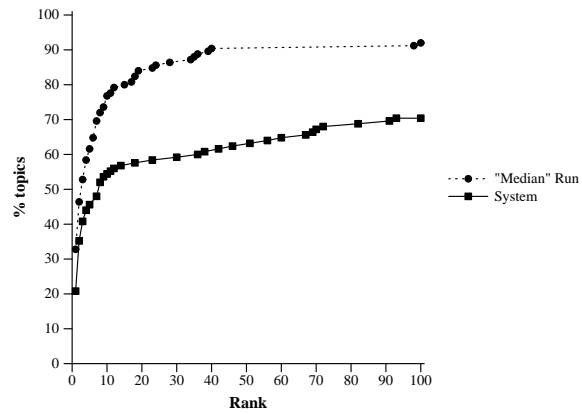

Enterprise Track results, email known-item search task — LowLands Team

LMplaintext	
Number of Topics	125
Mean reciprocal rank	0.326
Topics with target at rank 1	26
Topics with target in top 10	68
Topics with no target found	37

Cumulative % of topics finding first relevant at rank X