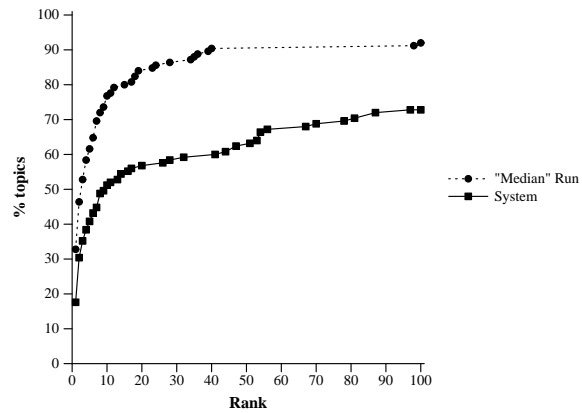

Enterprise Track results, email known-item search task — LowLands Team

| LMheaderAND | |
|------------------------------|-------|
| Number of Topics | 125 |
| Mean reciprocal rank | 0.290 |
| Topics with target at rank 1 | 22 |
| Topics with target in top 10 | 64 |
| Topics with no target found | 34 |

Cumulative % of topics finding first relevant at rank X