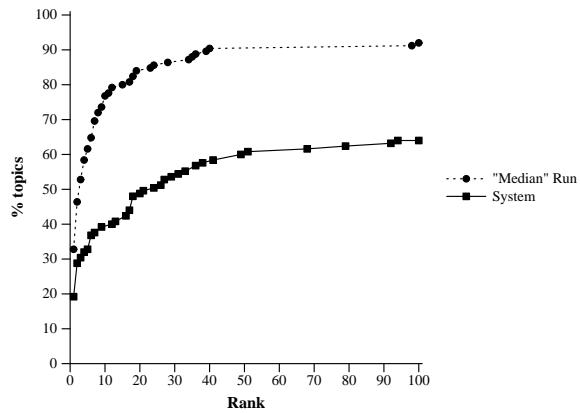

KITHRQUOT	
Number of Topics	125
Mean reciprocal rank	0.270
Topics with target at rank 1	24
Topics with target in top 10	49
Topics with no target found	45

Cumulative % of topics finding first relevant at rank X