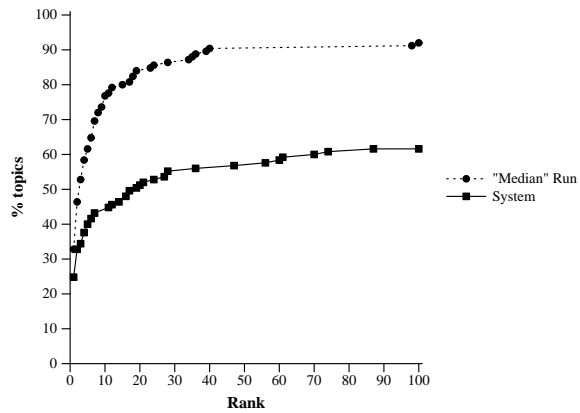

KITHRNOQUOT	
Number of Topics	125
Mean reciprocal rank	0.319
Topics with target at rank 1	31
Topics with target in top 10	54
Topics with no target found	48

Cumulative % of topics finding first relevant at rank X