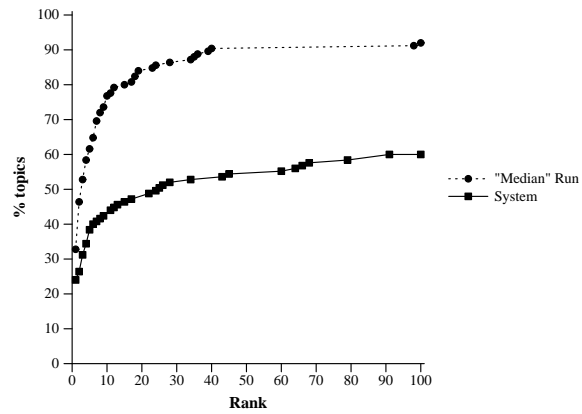

KIDEFAULT	
Number of Topics	125
Mean reciprocal rank	0.297
Topics with target at rank 1	30
Topics with target in top 10	53
Topics with no target found	50

Cumulative % of topics finding first relevant at rank X