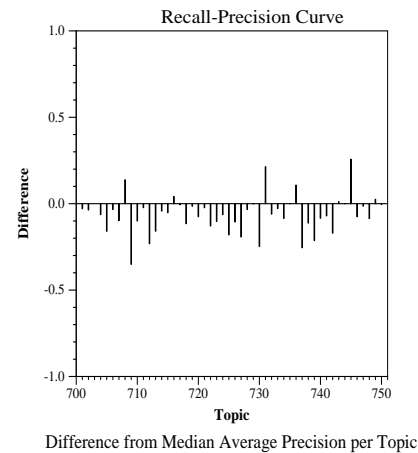

Terabyte Track results — Dublin City University

Summary Statistics	
Run ID	DcuTB04Ucd1
Run Type	automatic
Fields Used	title, description, narrative
Run Description	NoLinksUsed-AnchorTextUsed- NoDocStructUsed
Time to index	53025 min.
Time to retrieve top 20 per query	84 sec.
System RAM	9 GB
Size of on-disk structures	65 GB
Approx system cost	$18250
Number of Topics:	49
Total number of documents over all topics	
Retrieved:	49000
Relevant:	10617
Rel-ret:	3060

Recall Level Averages	
Recall	Precision
0.00	0.4457
0.10	0.2167
0.20	0.1497
0.30	0.1108
0.40	0.0802
0.50	0.0407
0.60	0.0275
0.70	0.0129
0.80	0.0028
0.90	0.0000
1.00	0.0000
Mean average precision	
non-interpolated	0.0762

Document Level Averages	
	Precision
At 5 docs	0.2571
At 10 docs	0.2347
At 15 docs	0.2367
At 20 docs	0.2306
At 30 docs	0.2190
At 100 docs	0.1753
At 200 docs	0.1311
At 500 docs	0.0870
At 1000 docs	0.0624
R-Precision: precision after R (number relevant) docu- ments retrieved	
Exact	0.1306