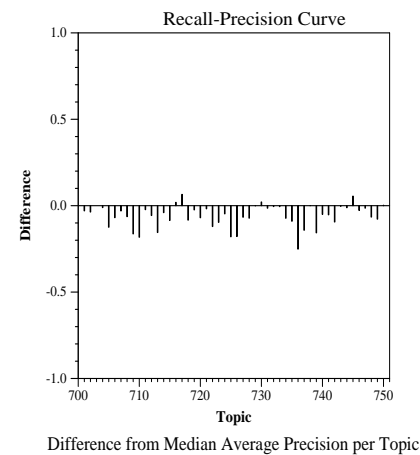

Terabyte Track results — Dublin City University

Summary Statistics	
Run ID	DcuTB04Wbm25
Run Type	automatic
Fields Used	title
Run Description	NoLinksUsed-NoAnchorTextUsed- DocStructUsed
Time to index	45648 min.
Time to retrieve top 20 per query	2 sec.
System RAM	4 GB
Size of on-disk structures	64 GB
Approx system cost	$10500
Number of Topics:	49
Total number of documents over all topics	
Retrieved:	49000
Relevant:	10617
Rel-ret:	3077

Recall Level Averages	
Recall	Precision
0.00	0.4744
0.10	0.2335
0.20	0.1692
0.30	0.1154
0.40	0.0689
0.50	0.0388
0.60	0.0311
0.70	0.0149
0.80	0.0095
0.90	0.0031
1.00	0.0000
Mean average precision	
non-interpolated	0.0790

Document Level Averages	
	Precision
At 5 docs	0.2327
At 10 docs	0.2306
At 15 docs	0.2245
At 20 docs	0.2224
At 30 docs	0.2150
At 100 docs	0.1782
At 200 docs	0.1430
At 500 docs	0.0952
At 1000 docs	0.0628
R-Precision: precision after R (number relevant) docu- ments retrieved	
Exact	0.1462