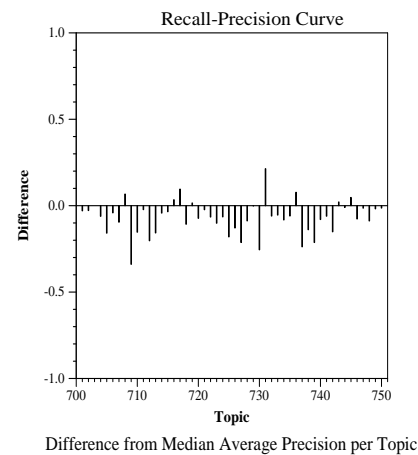

Terabyte Track results — Dublin City University

Summary Statistics	
Run ID	DcuTB04Ucd2
Run Type	automatic
Fields Used	title, description, narrative
Run Description	NoLinksUsed-AnchorTextUsed- NoDocStructUsed
Time to index	27451 min.
Time to retrieve top 20 per query	15 sec.
System RAM	9 GB
Size of on-disk structures	65 GB
Approx system cost	$18250
Number of Topics:	49
Total number of documents over all topics	
Retrieved:	49000
Relevant:	10617
Rel-ret:	3040

Recall Level Averages	
Recall	Precision
0.00	0.4259
0.10	0.2175
0.20	0.1500
0.30	0.0952
0.40	0.0674
0.50	0.0416
0.60	0.0237
0.70	0.0129
0.80	0.0029
0.90	0.0000
1.00	0.0000
Mean average precision	
non-interpolated	0.0696

Document Level Averages	
	Precision
At 5 docs	0.1633
At 10 docs	0.1959
At 15 docs	0.2177
At 20 docs	0.2276
At 30 docs	0.2422
At 100 docs	0.1786
At 200 docs	0.1301
At 500 docs	0.0873
At 1000 docs	0.0620
R-Precision: precision after R (number relevant) docu- ments retrieved	
Exact	0.1287