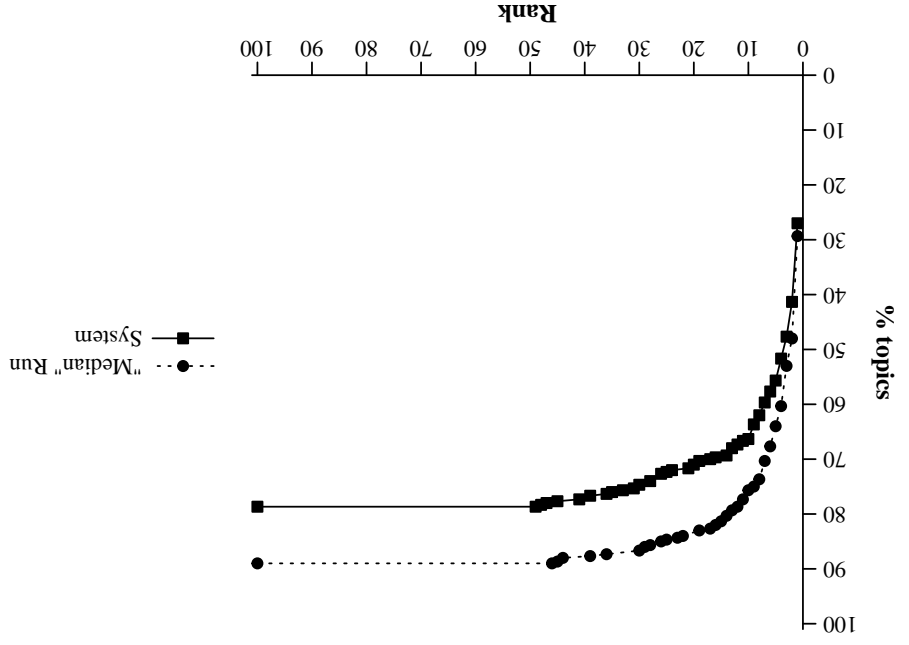

Summary Statistics			
Run ID	Run Description	Num topics	
widtpft	DOSTRUCT, ANCHORTEXT, NOLINKSTRUCT	300	
named	overall		
home			
Mean reciprocal rank	0.400	0.482	0.318
Num found at rank 1	81 (27.0%)	52 (34.7%)	29 (19.3%)
Num found in top 10	199 (66.3%)	112 (74.7%)	87 (58.0%)
Num not found in top 100	64 (21.3%)	24 (16.0%)	40 (26.7%)

Cumulative % of topics that retrieve target page by given rank