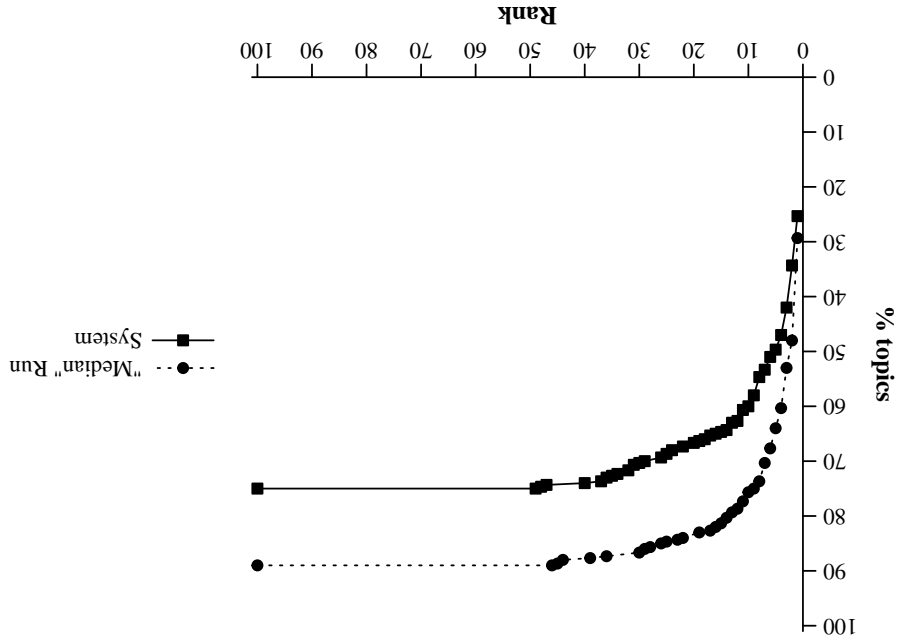

Summary Statistics			
Run ID	widthfb1		
Run Description	NODOCSTRUCT, NOANCHORTEXT, NOLINKSTRUCT		
Num topics	300		
Mean reciprocal rank	overall	named	home
Num found at rank 1	76 (25.3%)	46 (30.7%)	30 (20.0%)
Num found in top 10	180 (60.0%)	103 (68.7%)	77 (51.3%)
Num not found in top 100	75 (25.0%)	28 (18.7%)	47 (31.3%)

Cumulative % of topics that retrieve target page by given rank