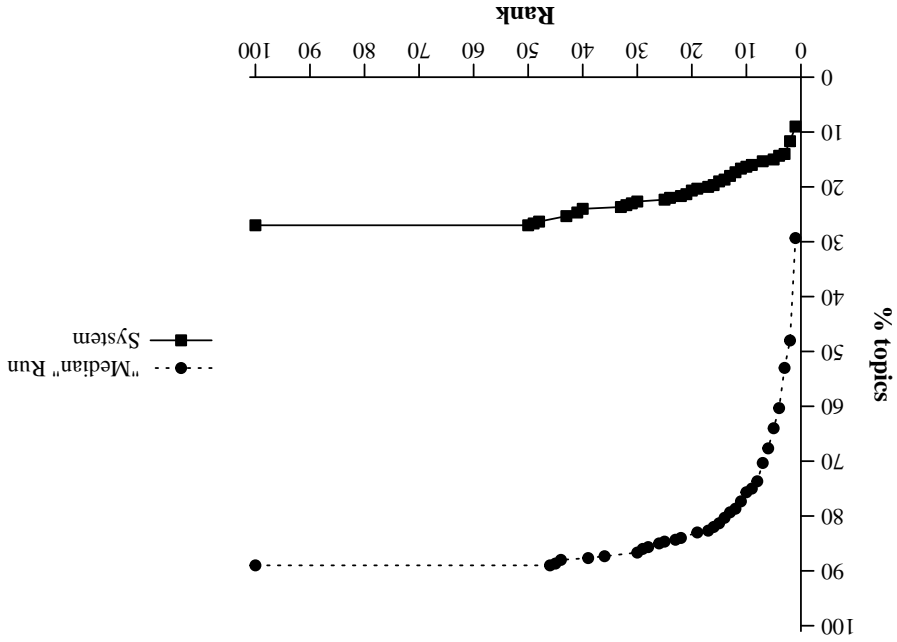

Summary Statistics			
Run ID	rttgrep		
Run Description	NODOCSTRUCT, NONANCHORTEXT, NOLINKSTRUCT		
Num topics	300		
Mean reciprocal rank	overall	named	home
	0.120	0.161	0.078
Num found at rank 1	27 (9.0%)	20 (13.3%)	7 (4.7%)
Num found in top 10	49 (16.3%)	30 (20.0%)	19 (12.7%)
Num not found in top 100	219 (73.0%)	113 (75.3%)	106 (70.7%)

Cumulative % of topics that retrieve target page by given rank