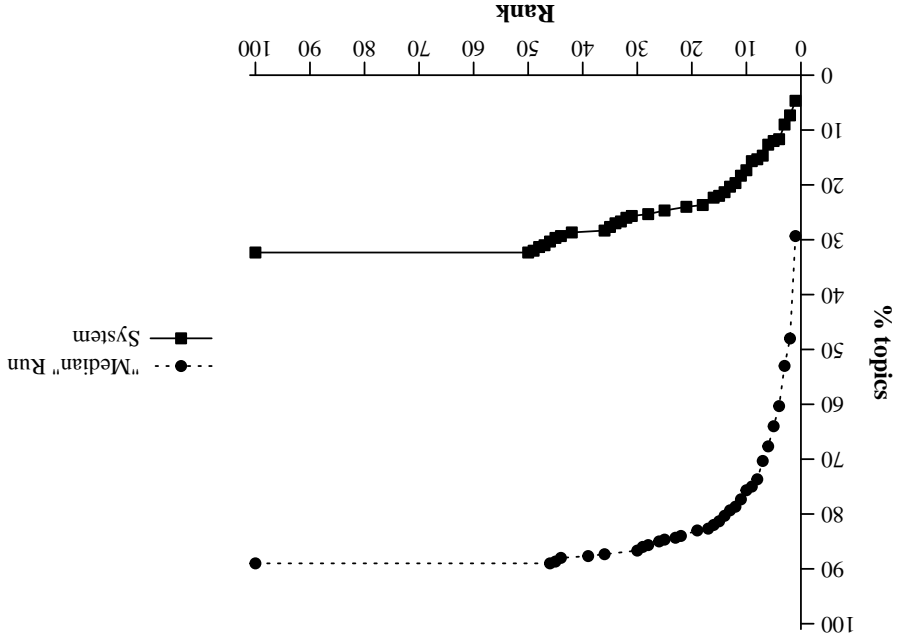

Summary Statistics			
Run ID	trfgrep		
Run Description	NODOCSTRUCT, NOANCHORTEXT, NOLINKSTRUCT		
Num topics	300		
Mean reciprocal rank	overall	named	home
Num found at rank 1	14 (4.7%)	9 (6.0%)	5 (3.3%)
Num found in top 10	52 (17.3%)	22 (14.7%)	30 (20.0%)
Num not found in top 100	203 (67.7%)	112 (74.7%)	91 (60.7%)

Cumulative % of topics that retrieve target page by given rank