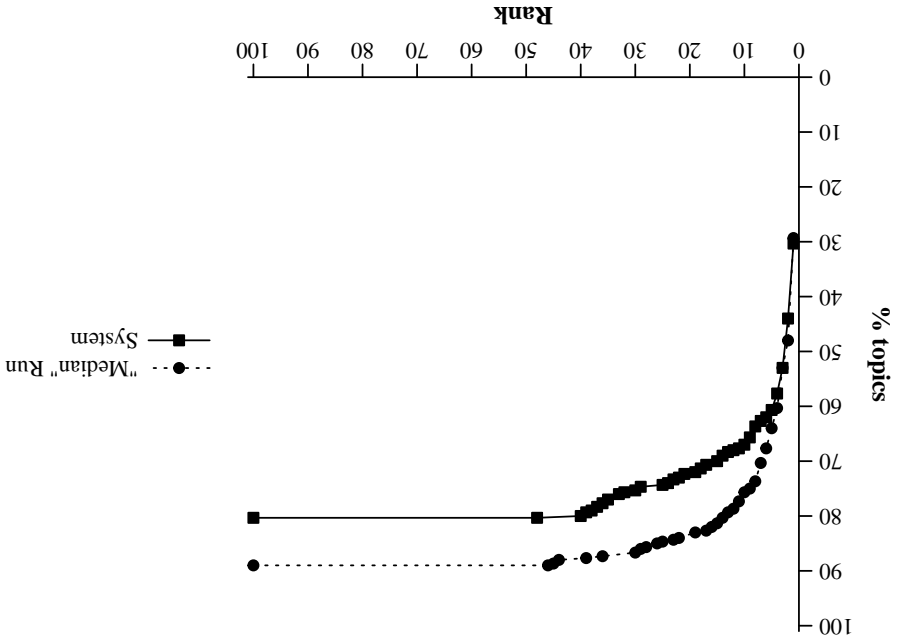

Summary Statistics			
Run ID	!!t03wp75		
Run Description	NODOCSTRUCT, NOANCHORTEXT, NOLINKSTRUCT		
Num topics	300		
Mean reciprocal rank	0.433	0.514	0.353
Num found at rank 1	91 (30.3%)	55 (36.7%)	36 (24.0%)
Num found in top 10	201 (67.0%)	116 (77.3%)	85 (56.7%)
Num not found in top 100	59 (19.7%)	16 (10.7%)	43 (28.7%)
	overall	named	home

Cumulative % of topics that retrieve target page by given rank