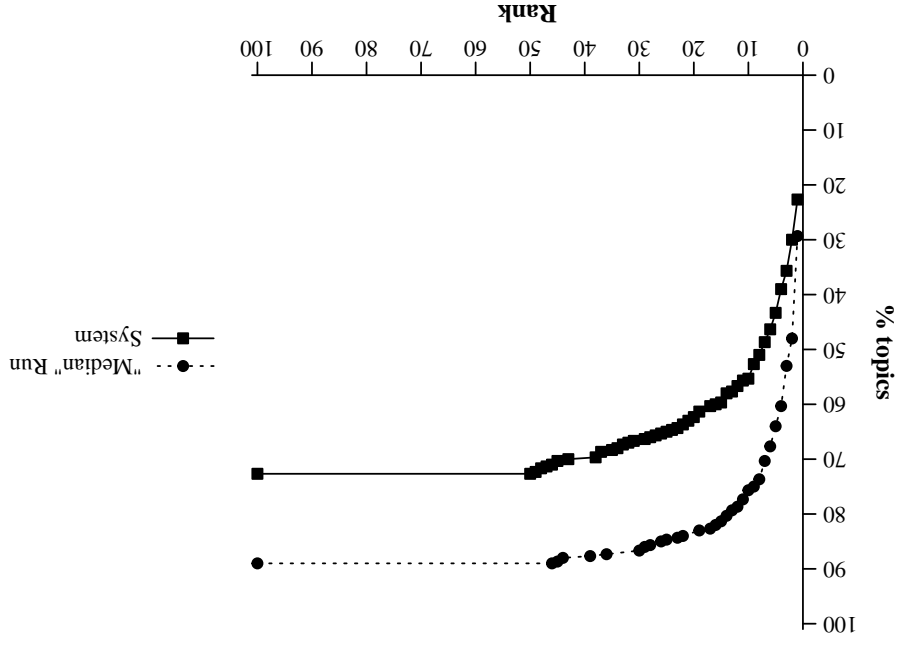

Summary Statistics			
Run ID	homepages0		
Run Description	NODOCSTRUCT, NONANCHORTEXT, NOLINKSTRUCT		
Num topics	300		
Mean reciprocal rank	overall	named	home
	0.323	0.422	0.224
Num found at rank 1	68 (22.7%)	45 (30.0%)	23 (15.3%)
Num found in top 10	166 (55.3%)	103 (68.7%)	63 (42.0%)
Num not found in top 100	82 (27.3%)	24 (16.0%)	58 (38.7%)

Cumulative % of topics that retrieve target page by given rank